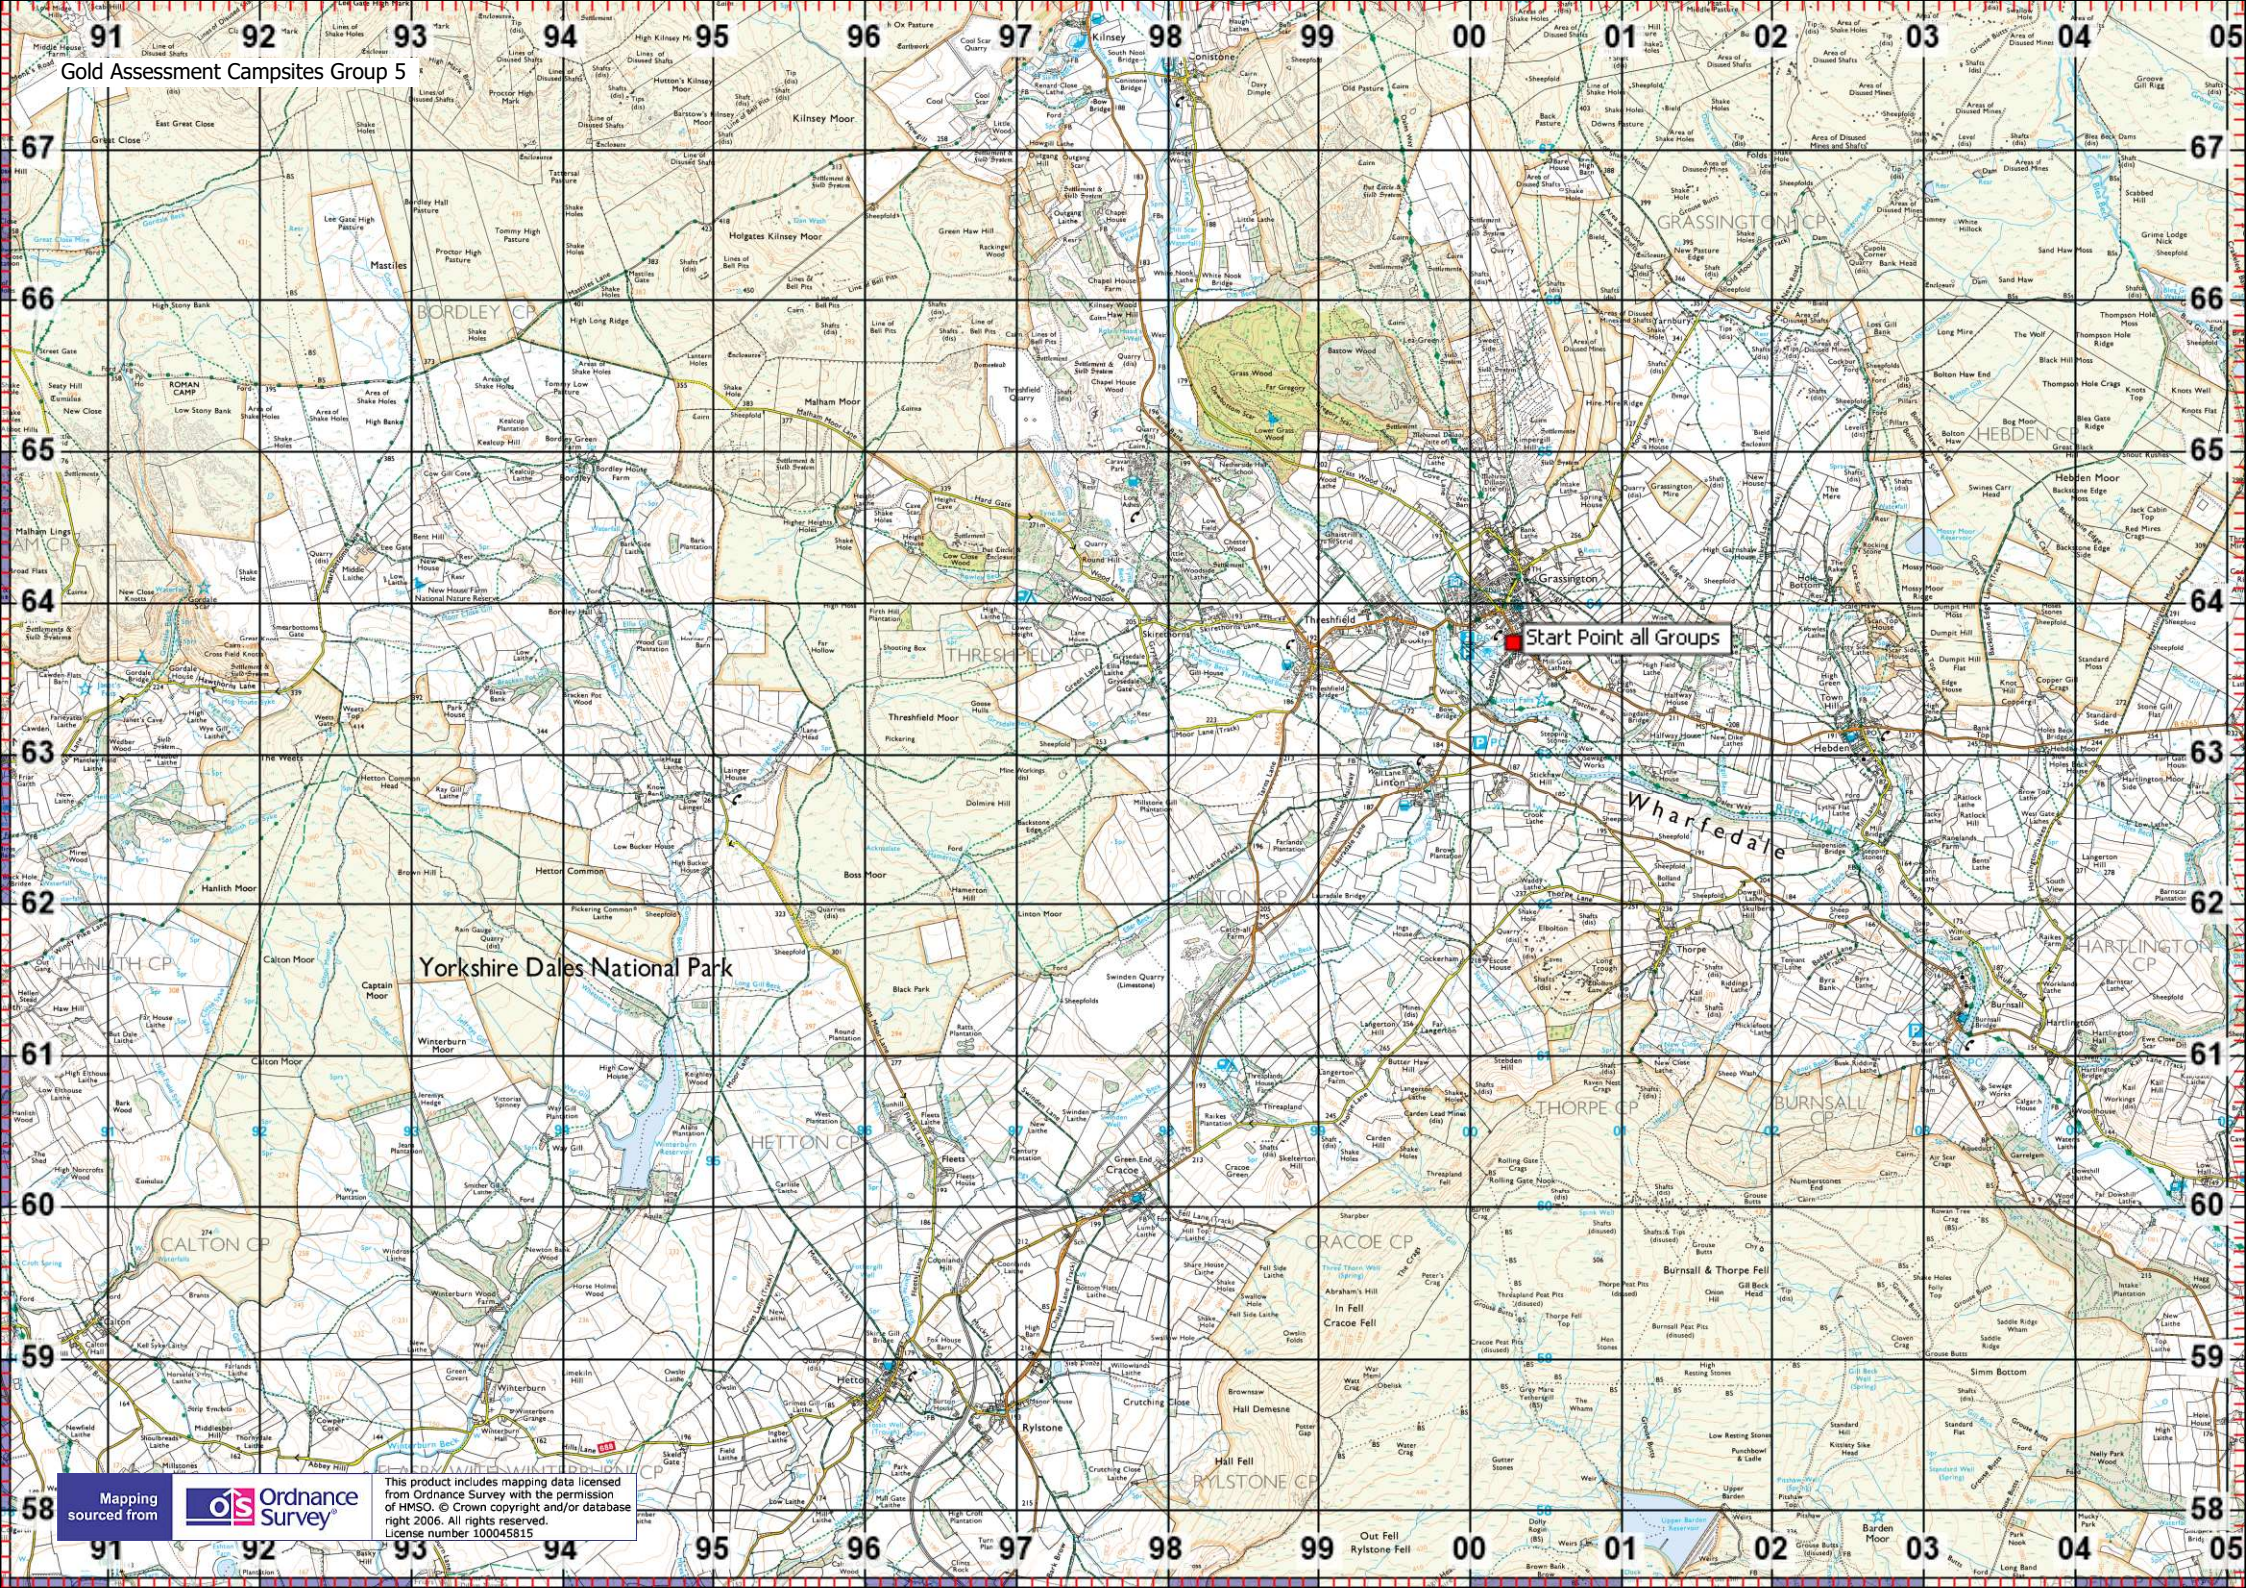

Gold Assessment Campsites Group 5

Start Point all Groups

Yorkshire Dales National Park

Wharfedale

Gold Assessment Campsites Group 5

Night 2 Groups 5

Night 3 Group 5

Night 1 Groups 5

Finish Point Group 5

This product includes mapping data licensed from Ordnance Survey with the permission of HMCO. © Crown copyright and/or database right 2006. All rights reserved. License number 100045815